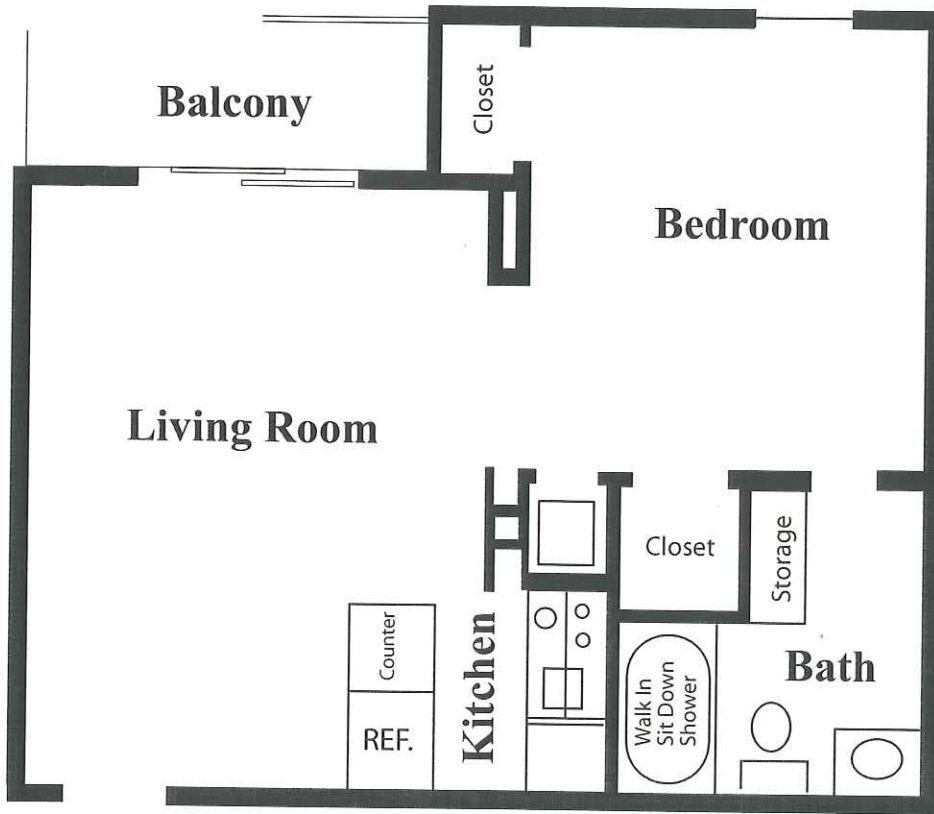

Westwind

1 Concordia Drive
Bella Vista Arkansas 72714
Phone: 479-855-3714

*One Bedroom
One Bath
455 Sq. Ft*

Woodland

1 Concordia Drive
Bella Vista Arkansas 72714
Phone: 479-855-3714

**One Bedroom
One Bath
556 Sq. Ft**

Westwind Plus

1 Concordia Drive
Bella Vista Arkansas 72714
Phone: 479-855-3714

One Bedroom with Enclosed Den
One Bath
599 Sq. Ft.

Heritage

1 Concordia Drive
Bella Vista Arkansas 72714
Phone: 479-855-3714

Two Bedroom
Two Baths
645 Sq. Ft.

Bella Vista

1 Concordia Drive
Bella Vista Arkansas 72714
Phone: 479-855-3714

*Two Bedroom
One and a Half Bath
840 Sq. Ft.*

Concordia

1 Concordia Drive
Bella Vista Arkansas 72714
Phone: 479-855-3714

Two Bedroom
Two Baths
932 Sq. Ft.