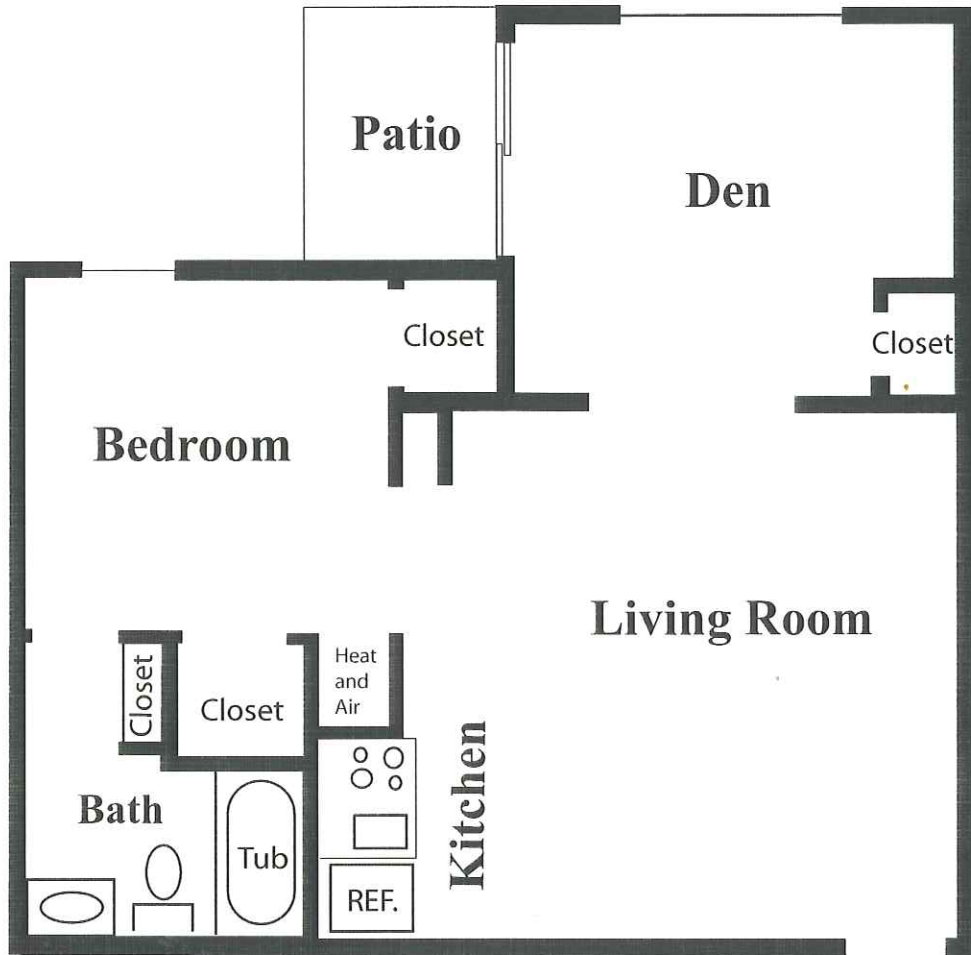

Westwind

1 Concordia Drive
Bella Vista Arkansas 72714
Phone: 479-855-3714

*One Bedroom
One Bath
455 Sq. Ft*

Woodland

1 Concordia Drive
Bella Vista Arkansas 72714
Phone: 479-855-3714

**One Bedroom
One Bath
556 Sq. Ft**

Westwind Plus

1 Concordia Drive
Bella Vista Arkansas 72714
Phone: 479-855-3714

One Bedroom with Enclosed Den
One Bath
599 Sq. Ft.

Heritage

1 Concordia Drive
Bella Vista Arkansas 72714
Phone: 479-855-3714

Two Bedroom
Two Baths
645 Sq. Ft.

Bella Vista

1 Concordia Drive
Bella Vista Arkansas 72714
Phone: 479-855-3714

*Two Bedroom
One and a Half Bath
840 Sq. Ft.*

Concordia

1 Concordia Drive
Bella Vista Arkansas 72714
Phone: 479-855-3714

Two Bedroom
Two Baths
932 Sq. Ft.