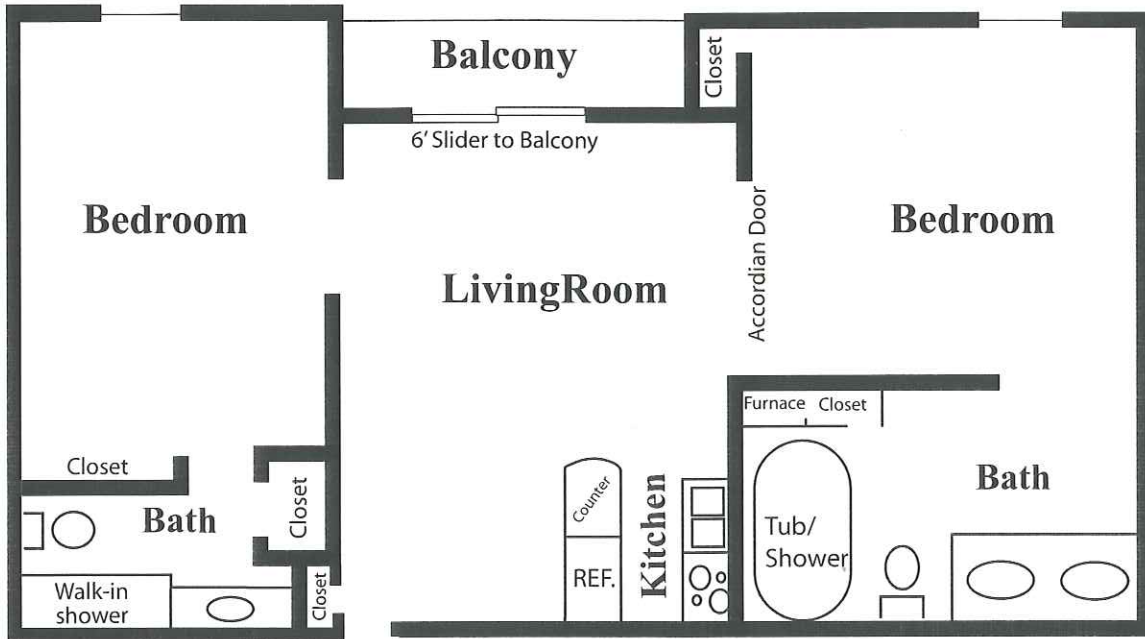

Westwind Plus

1 Concordia Drive
Bella Vista Arkansas 72714
Phone: 479-855-3714

One Bedroom with Enclosed Den
One Bath
599 Sq. Ft.

Heritage

1 Concordia Drive
Bella Vista Arkansas 72714
Phone: 479-855-3714

Two Bedroom
Two Baths
645 Sq. Ft.

Bella Vista

1 Concordia Drive
Bella Vista Arkansas 72714
Phone: 479-855-3714

*Two Bedroom
One and a Half Bath
840 Sq. Ft.*

Concordia

1 Concordia Drive
Bella Vista Arkansas 72714
Phone: 479-855-3714

Two Bedroom
Two Baths
932 Sq. Ft.