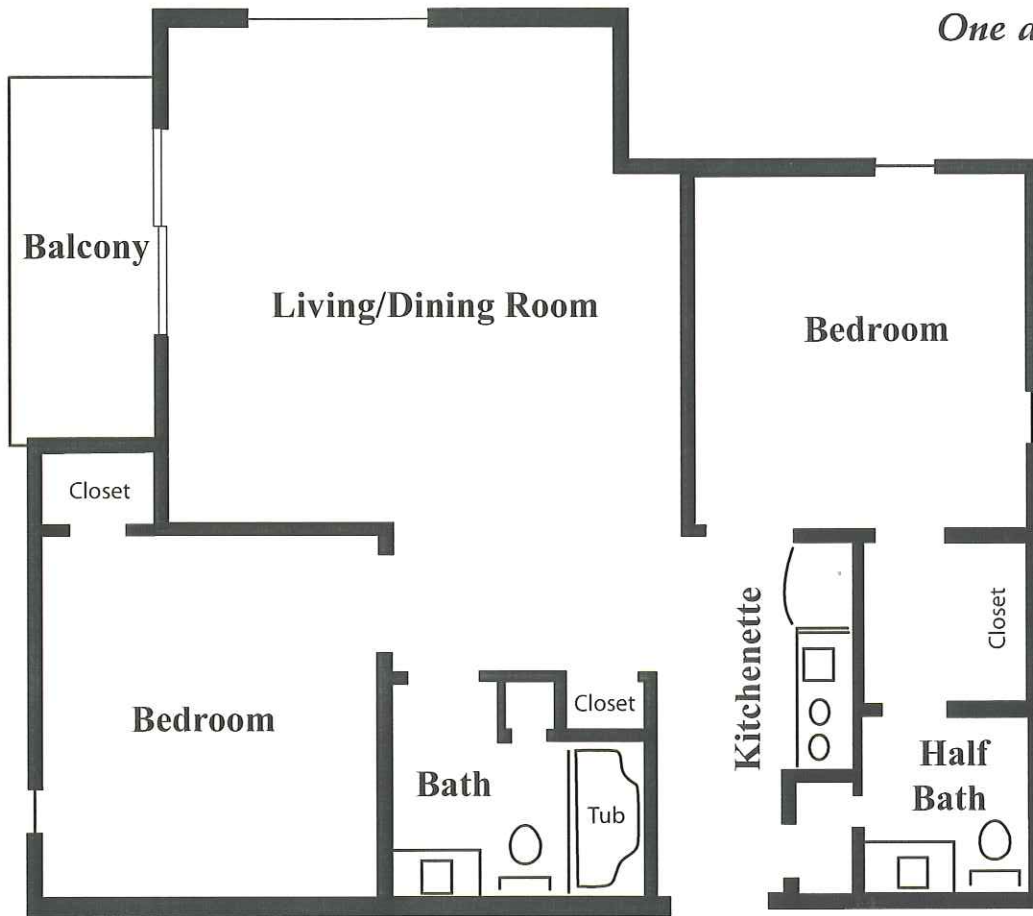

Westwind Plus

1 Concordia Drive
Bella Vista Arkansas 72714
Phone: 479-855-3714

One Bedroom with Enclosed Den
One Bath
599 Sq. Ft.

Heritage

1 Concordia Drive
Bella Vista Arkansas 72714
Phone: 479-855-3714

Two Bedroom
Two Baths
645 Sq. Ft.

Bella Vista

1 Concordia Drive
Bella Vista Arkansas 72714
Phone: 479-855-3714

*Two Bedroom
One and a Half Bath
840 Sq. Ft.*

Concordia

1 Concordia Drive
Bella Vista Arkansas 72714
Phone: 479-855-3714

Two Bedroom
Two Baths
932 Sq. Ft.