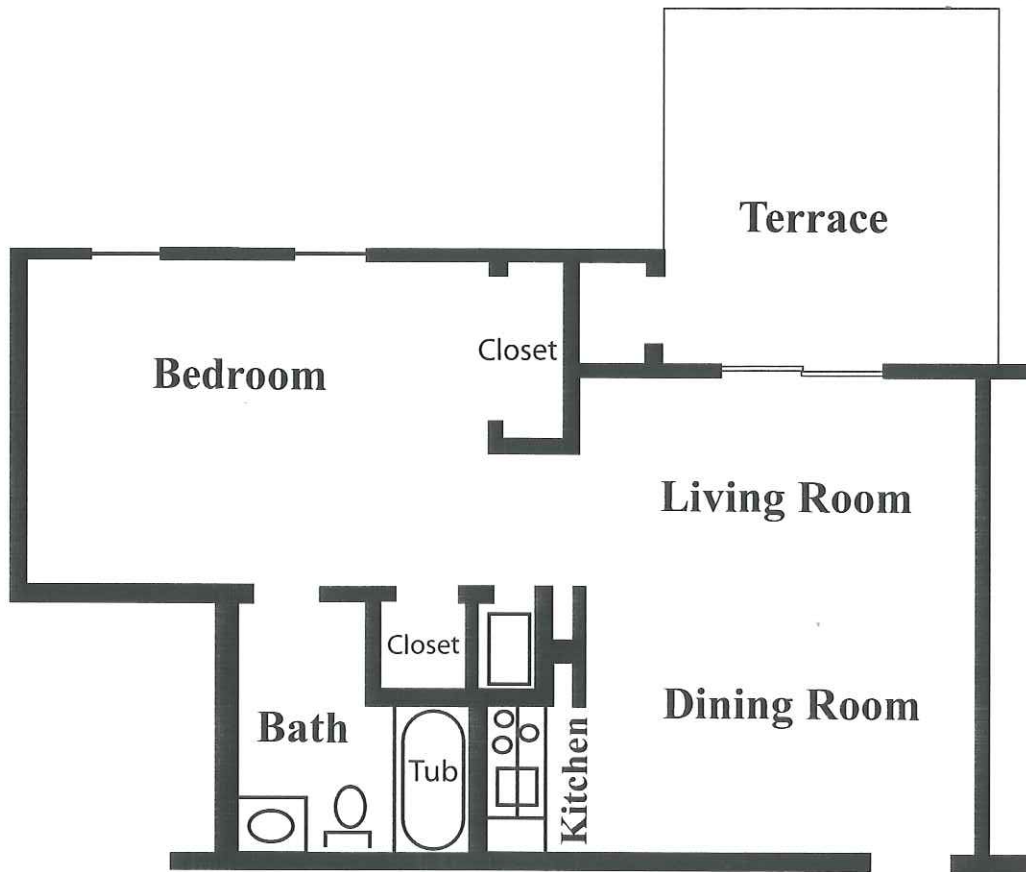

Westwind

1 Concordia Drive
Bella Vista Arkansas 72714
Phone: 479-855-3714

*One Bedroom
One Bath
455 Sq. Ft*

Woodland

1 Concordia Drive
Bella Vista Arkansas 72714
Phone: 479-855-3714

**One Bedroom
One Bath
556 Sq. Ft**

Westwind Plus

1 Concordia Drive
Bella Vista Arkansas 72714
Phone: 479-855-3714

One Bedroom with Enclosed Den
One Bath
599 Sq. Ft.

Heritage

1 Concordia Drive
Bella Vista Arkansas 72714
Phone: 479-855-3714

Two Bedroom
Two Baths
645 Sq. Ft.

Bella Vista

1 Concordia Drive
Bella Vista Arkansas 72714
Phone: 479-855-3714

*Two Bedroom
One and a Half Bath
840 Sq. Ft.*

Concordia

1 Concordia Drive
Bella Vista Arkansas 72714
Phone: 479-855-3714

Two Bedroom
Two Baths
932 Sq. Ft.